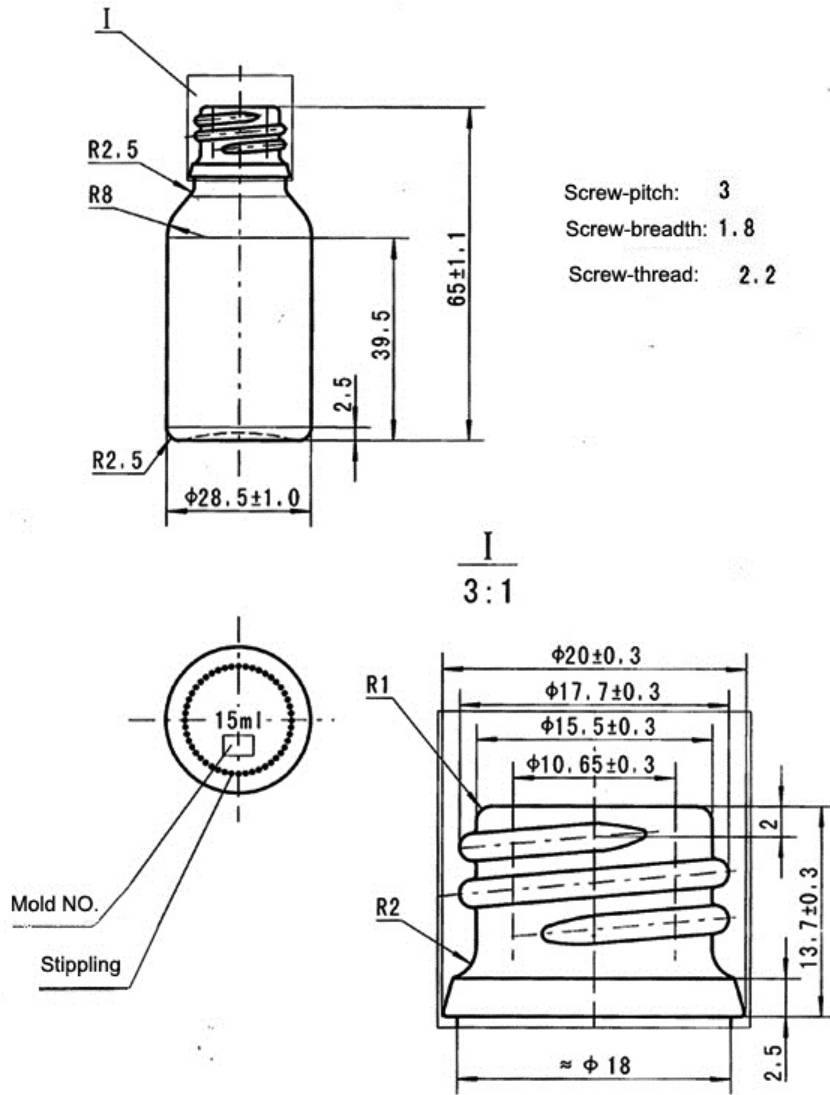

## 15ML AMBER KINGSTON GLASS BOTTLE

Product code	KIN15ML
Finish	Screw Neck DIN18
Capacity	15ml
Brim-full capacity	15ml